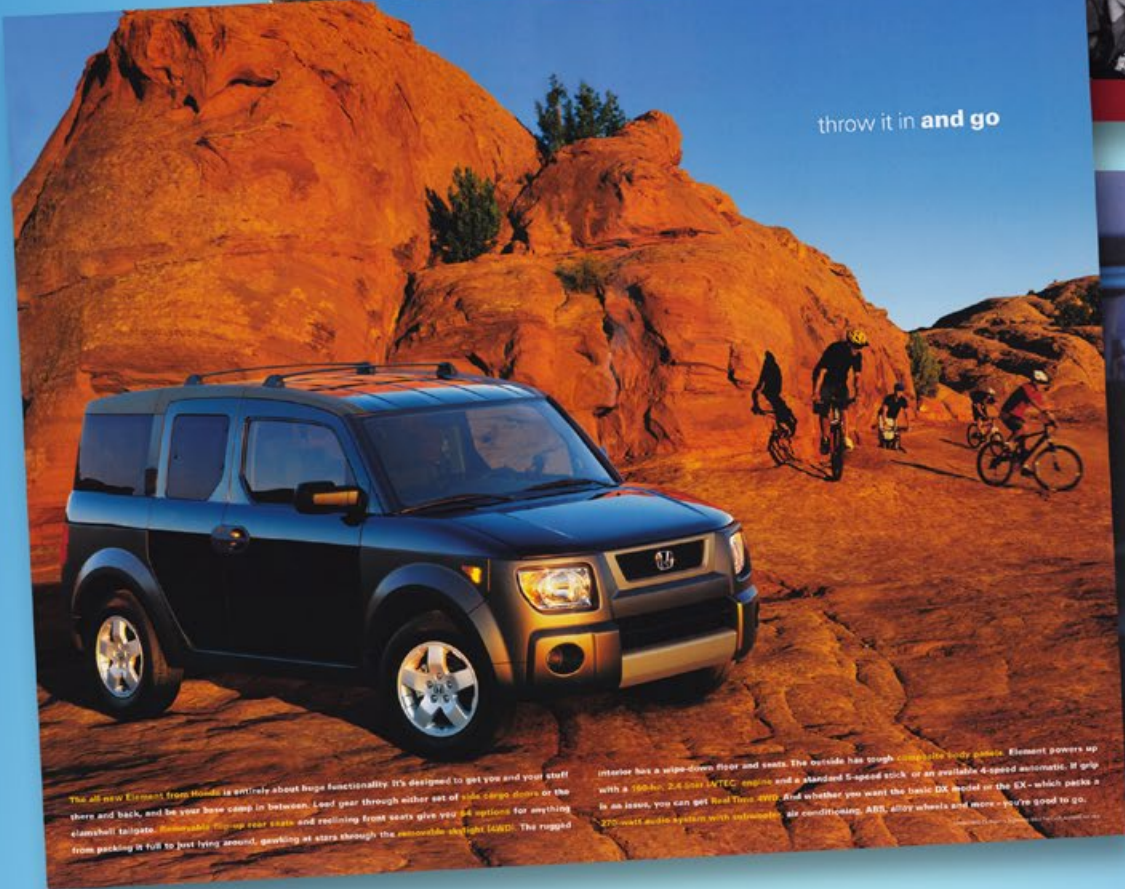

throw it in **and go**